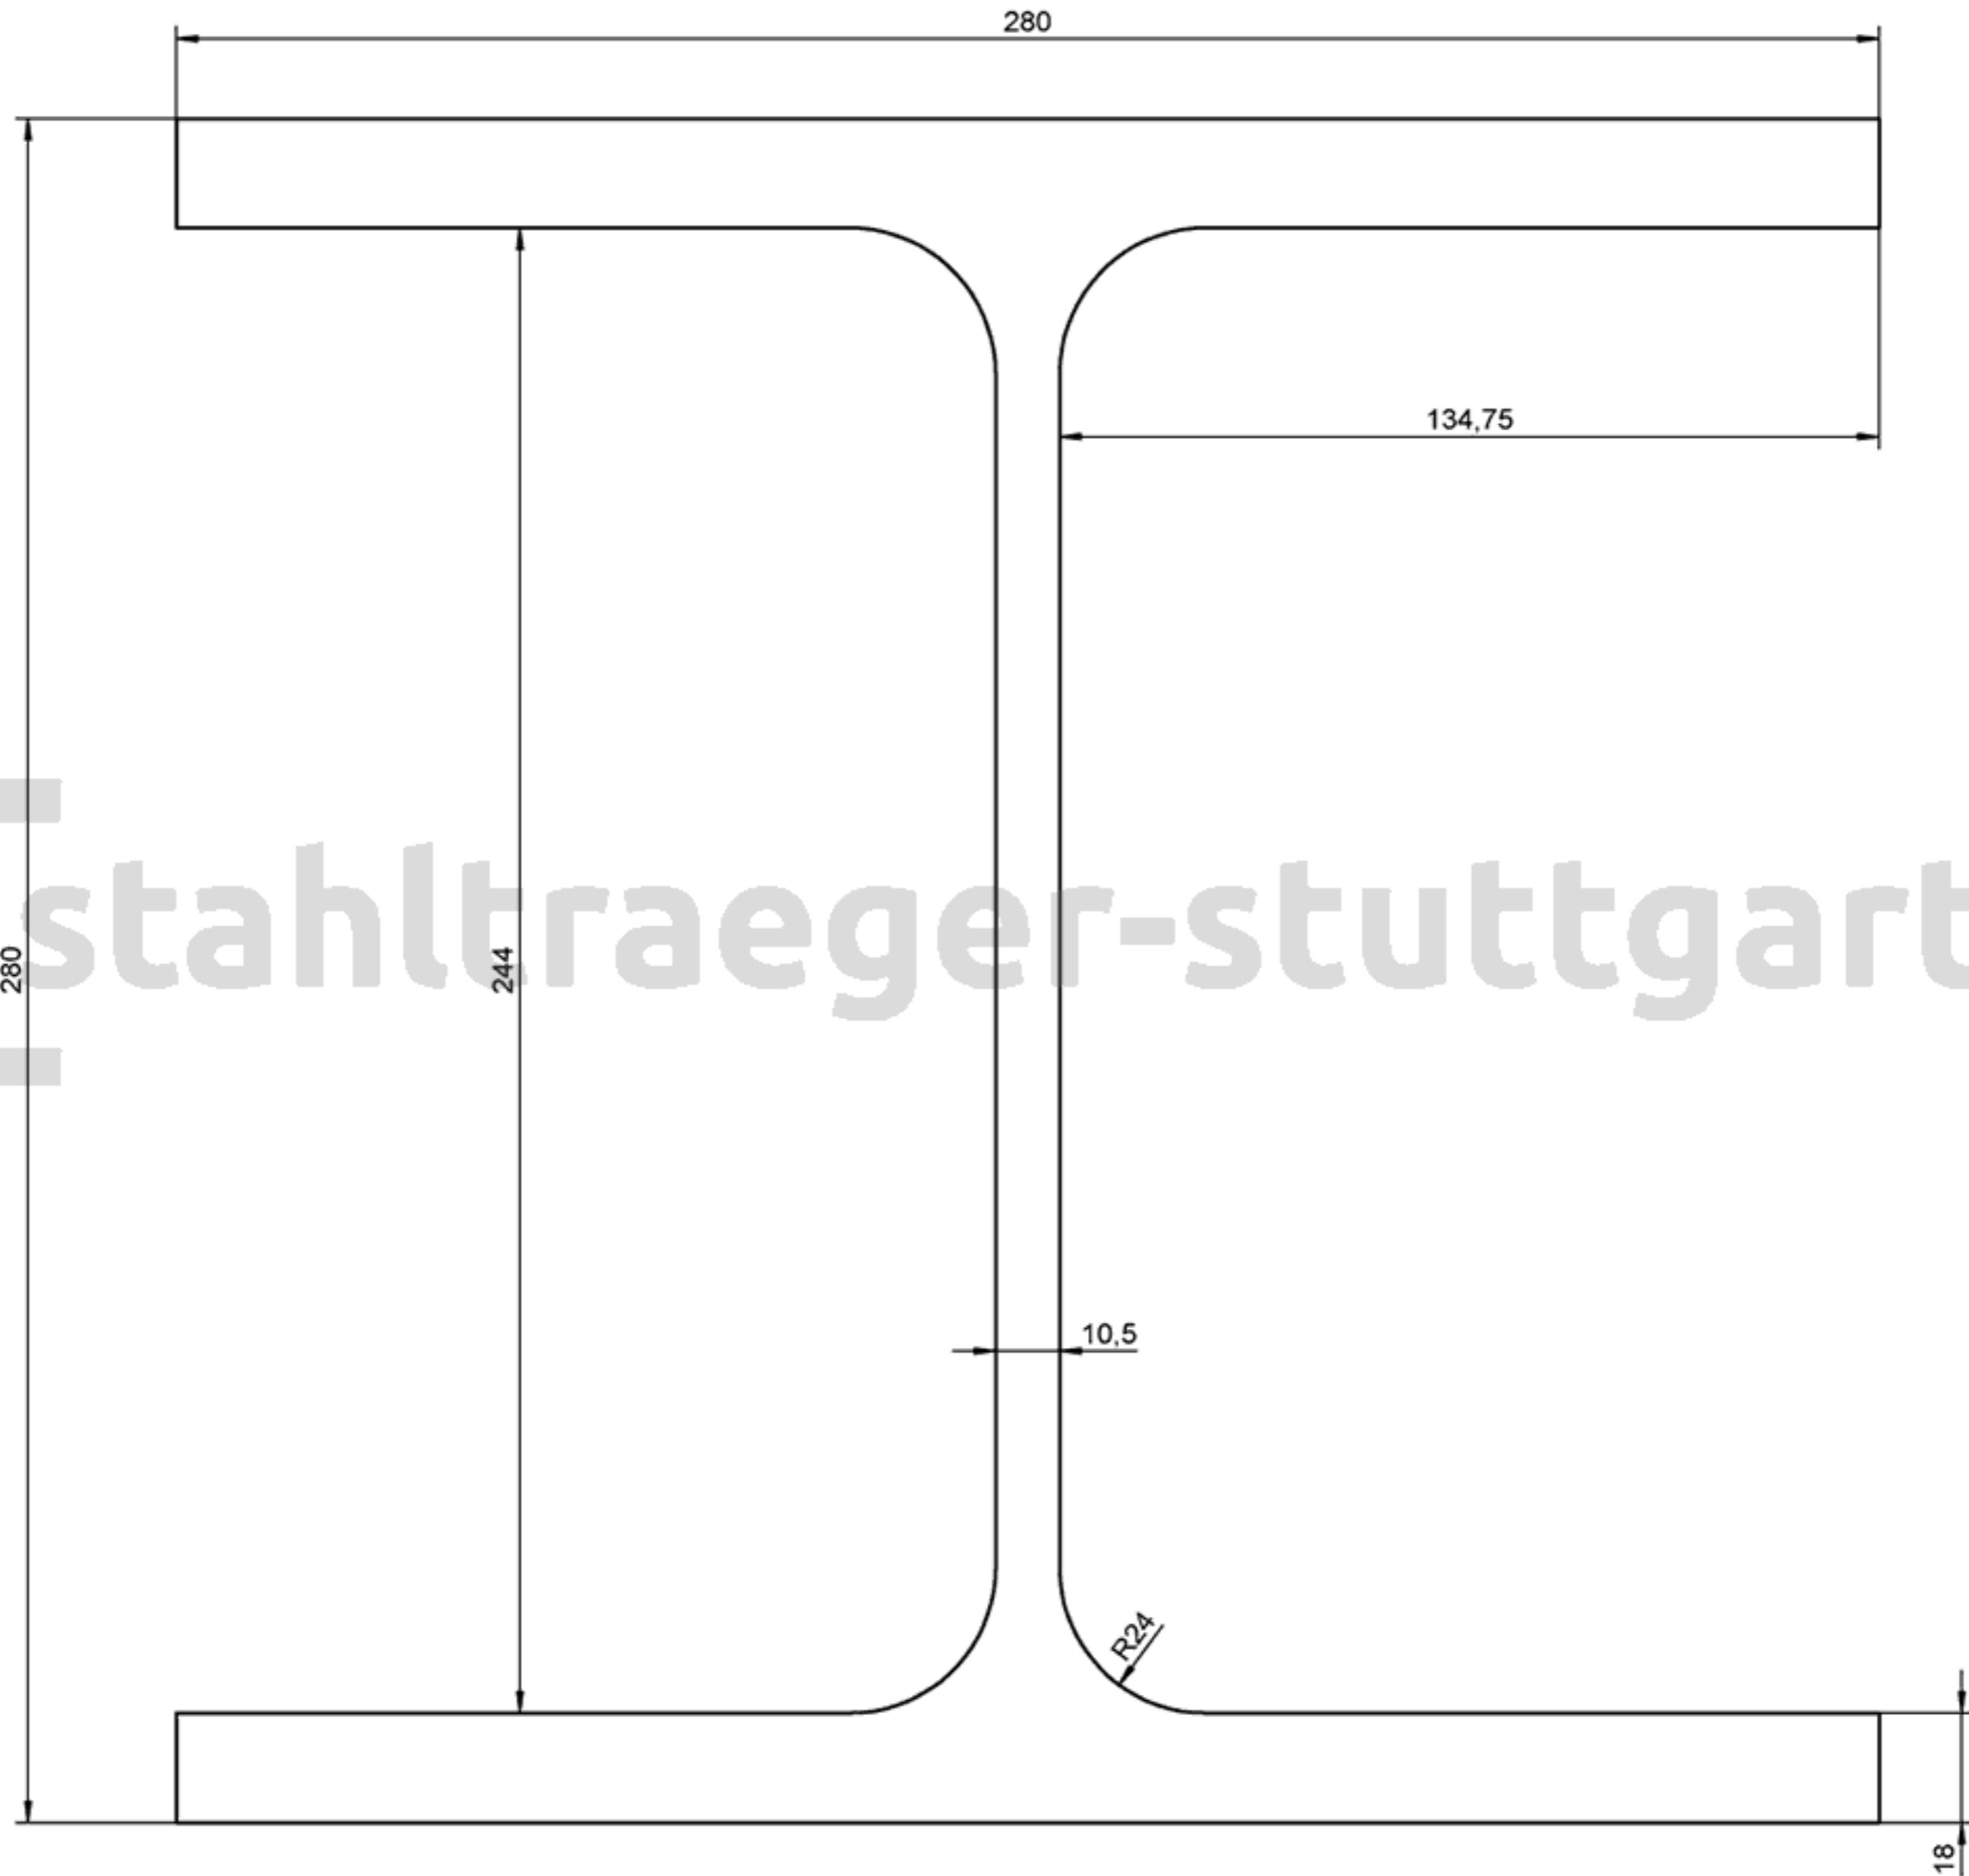

HEB 280

106,0 kg/m

stahltraeger-stuttgart.de