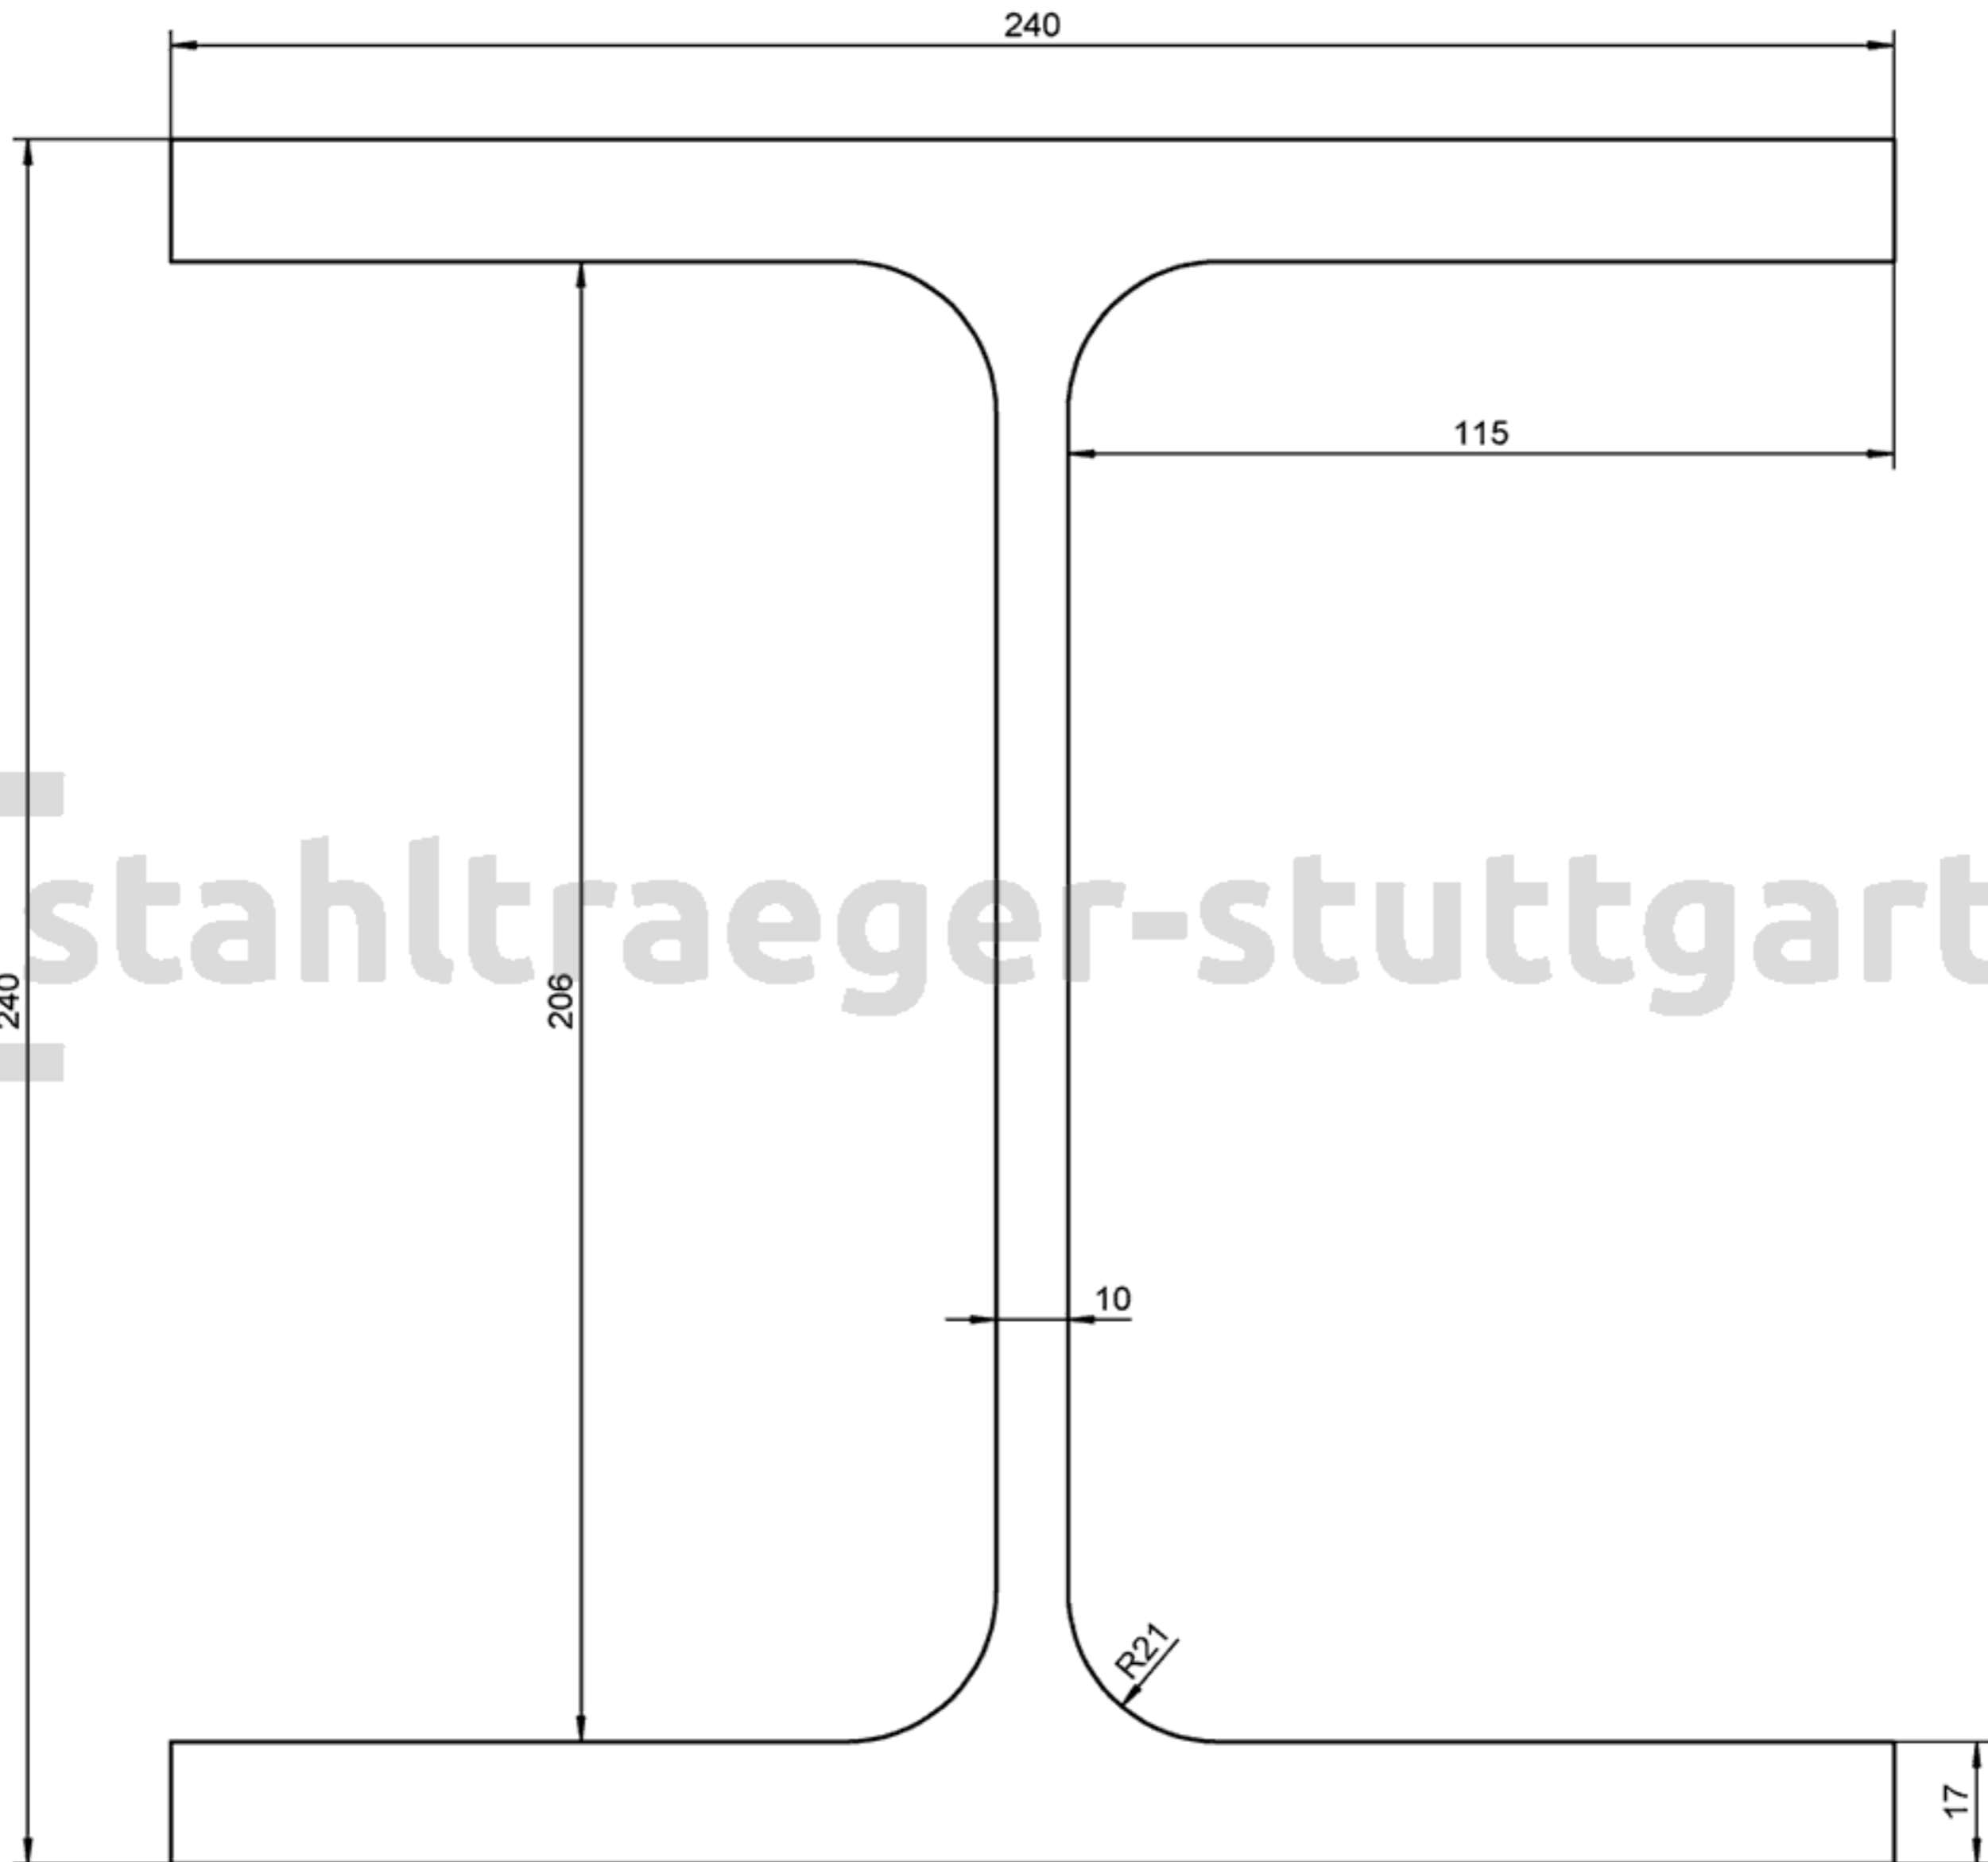

# HEB 240

stahltraeger-stuttgart.de

85,0 kg/m